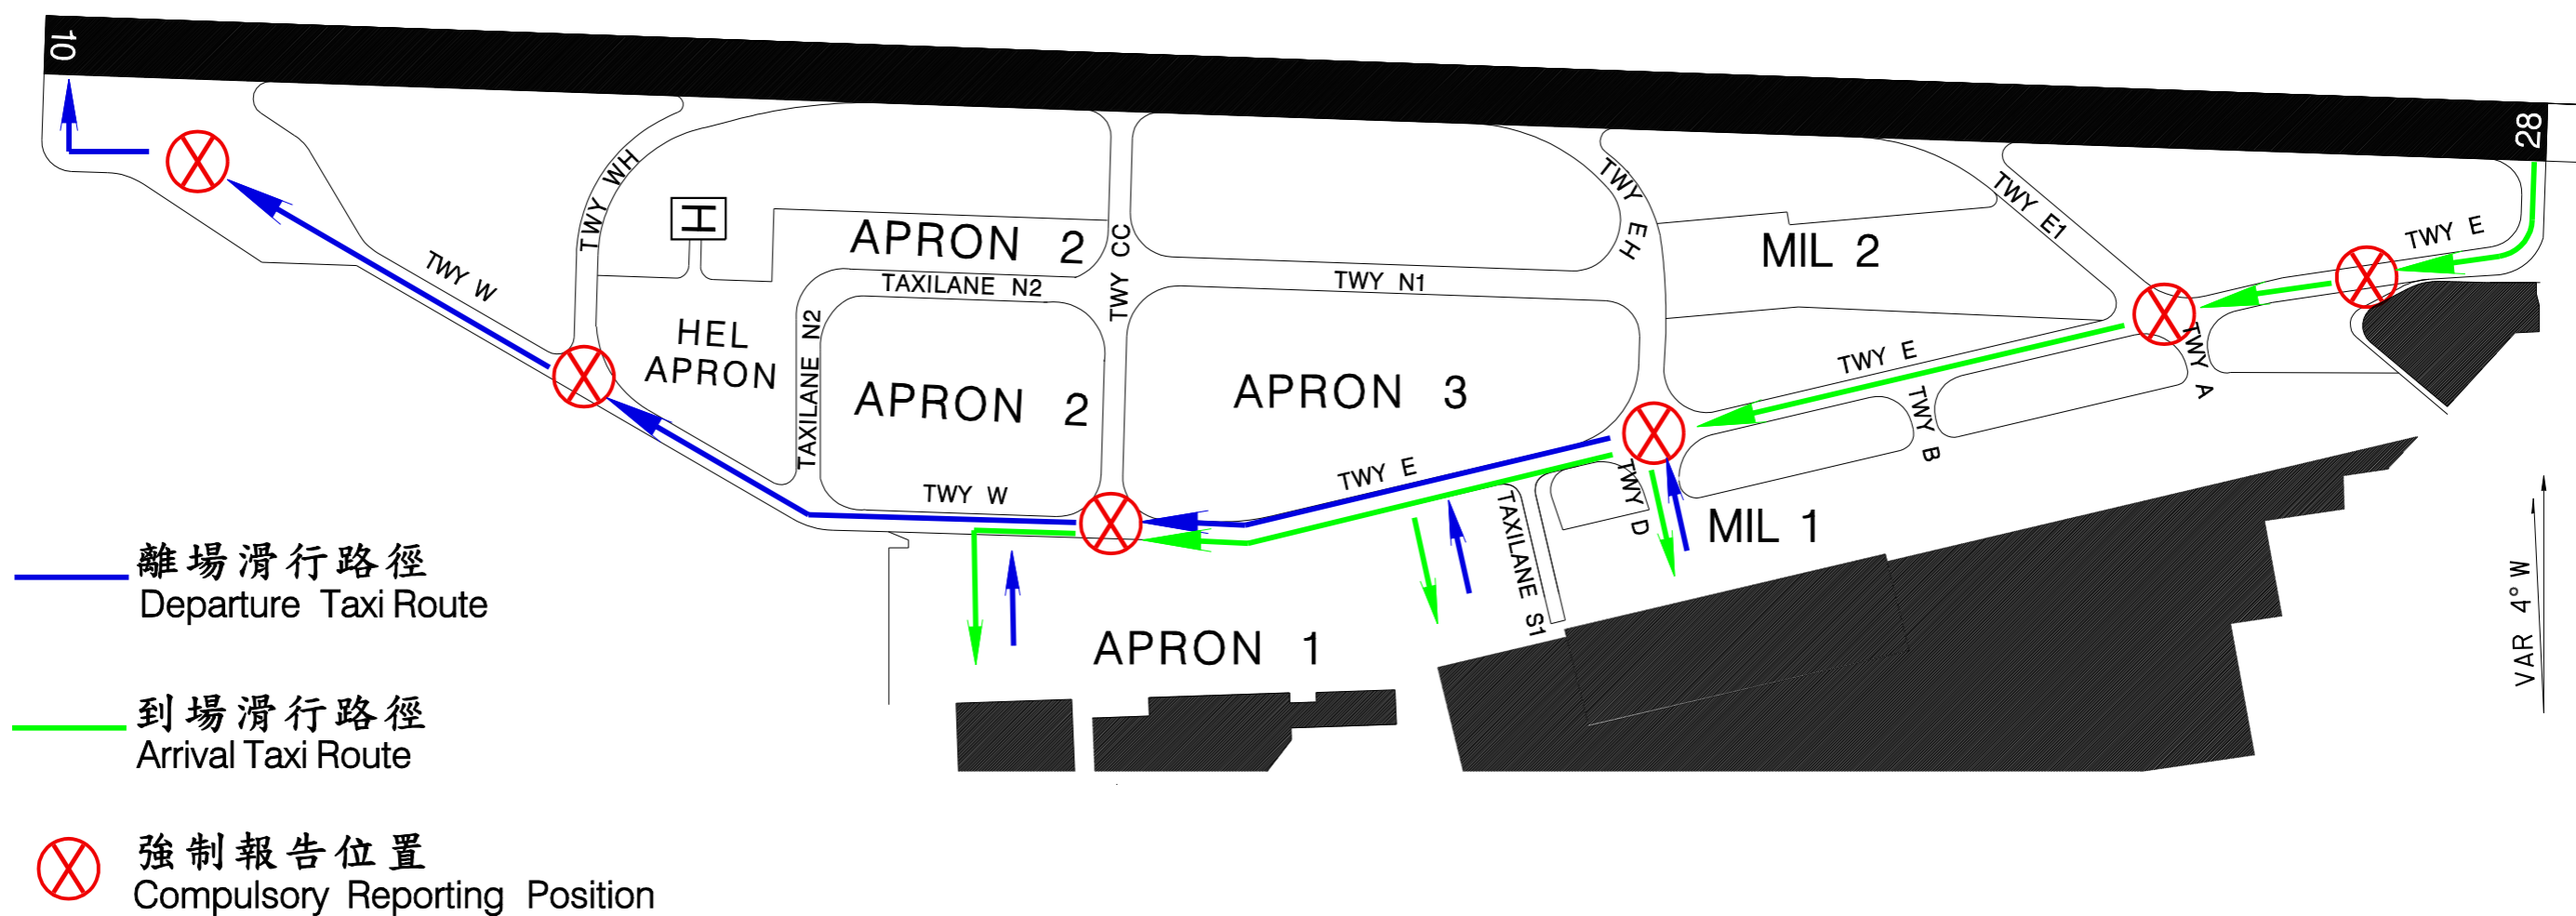

低能見度標準滑行路徑 (10跑道離場/到場)

Standard Route for Taxiing during Low Visibility (RWY 10 Departure /Arrival)

CHANGES: NEW PAGE NUMBER